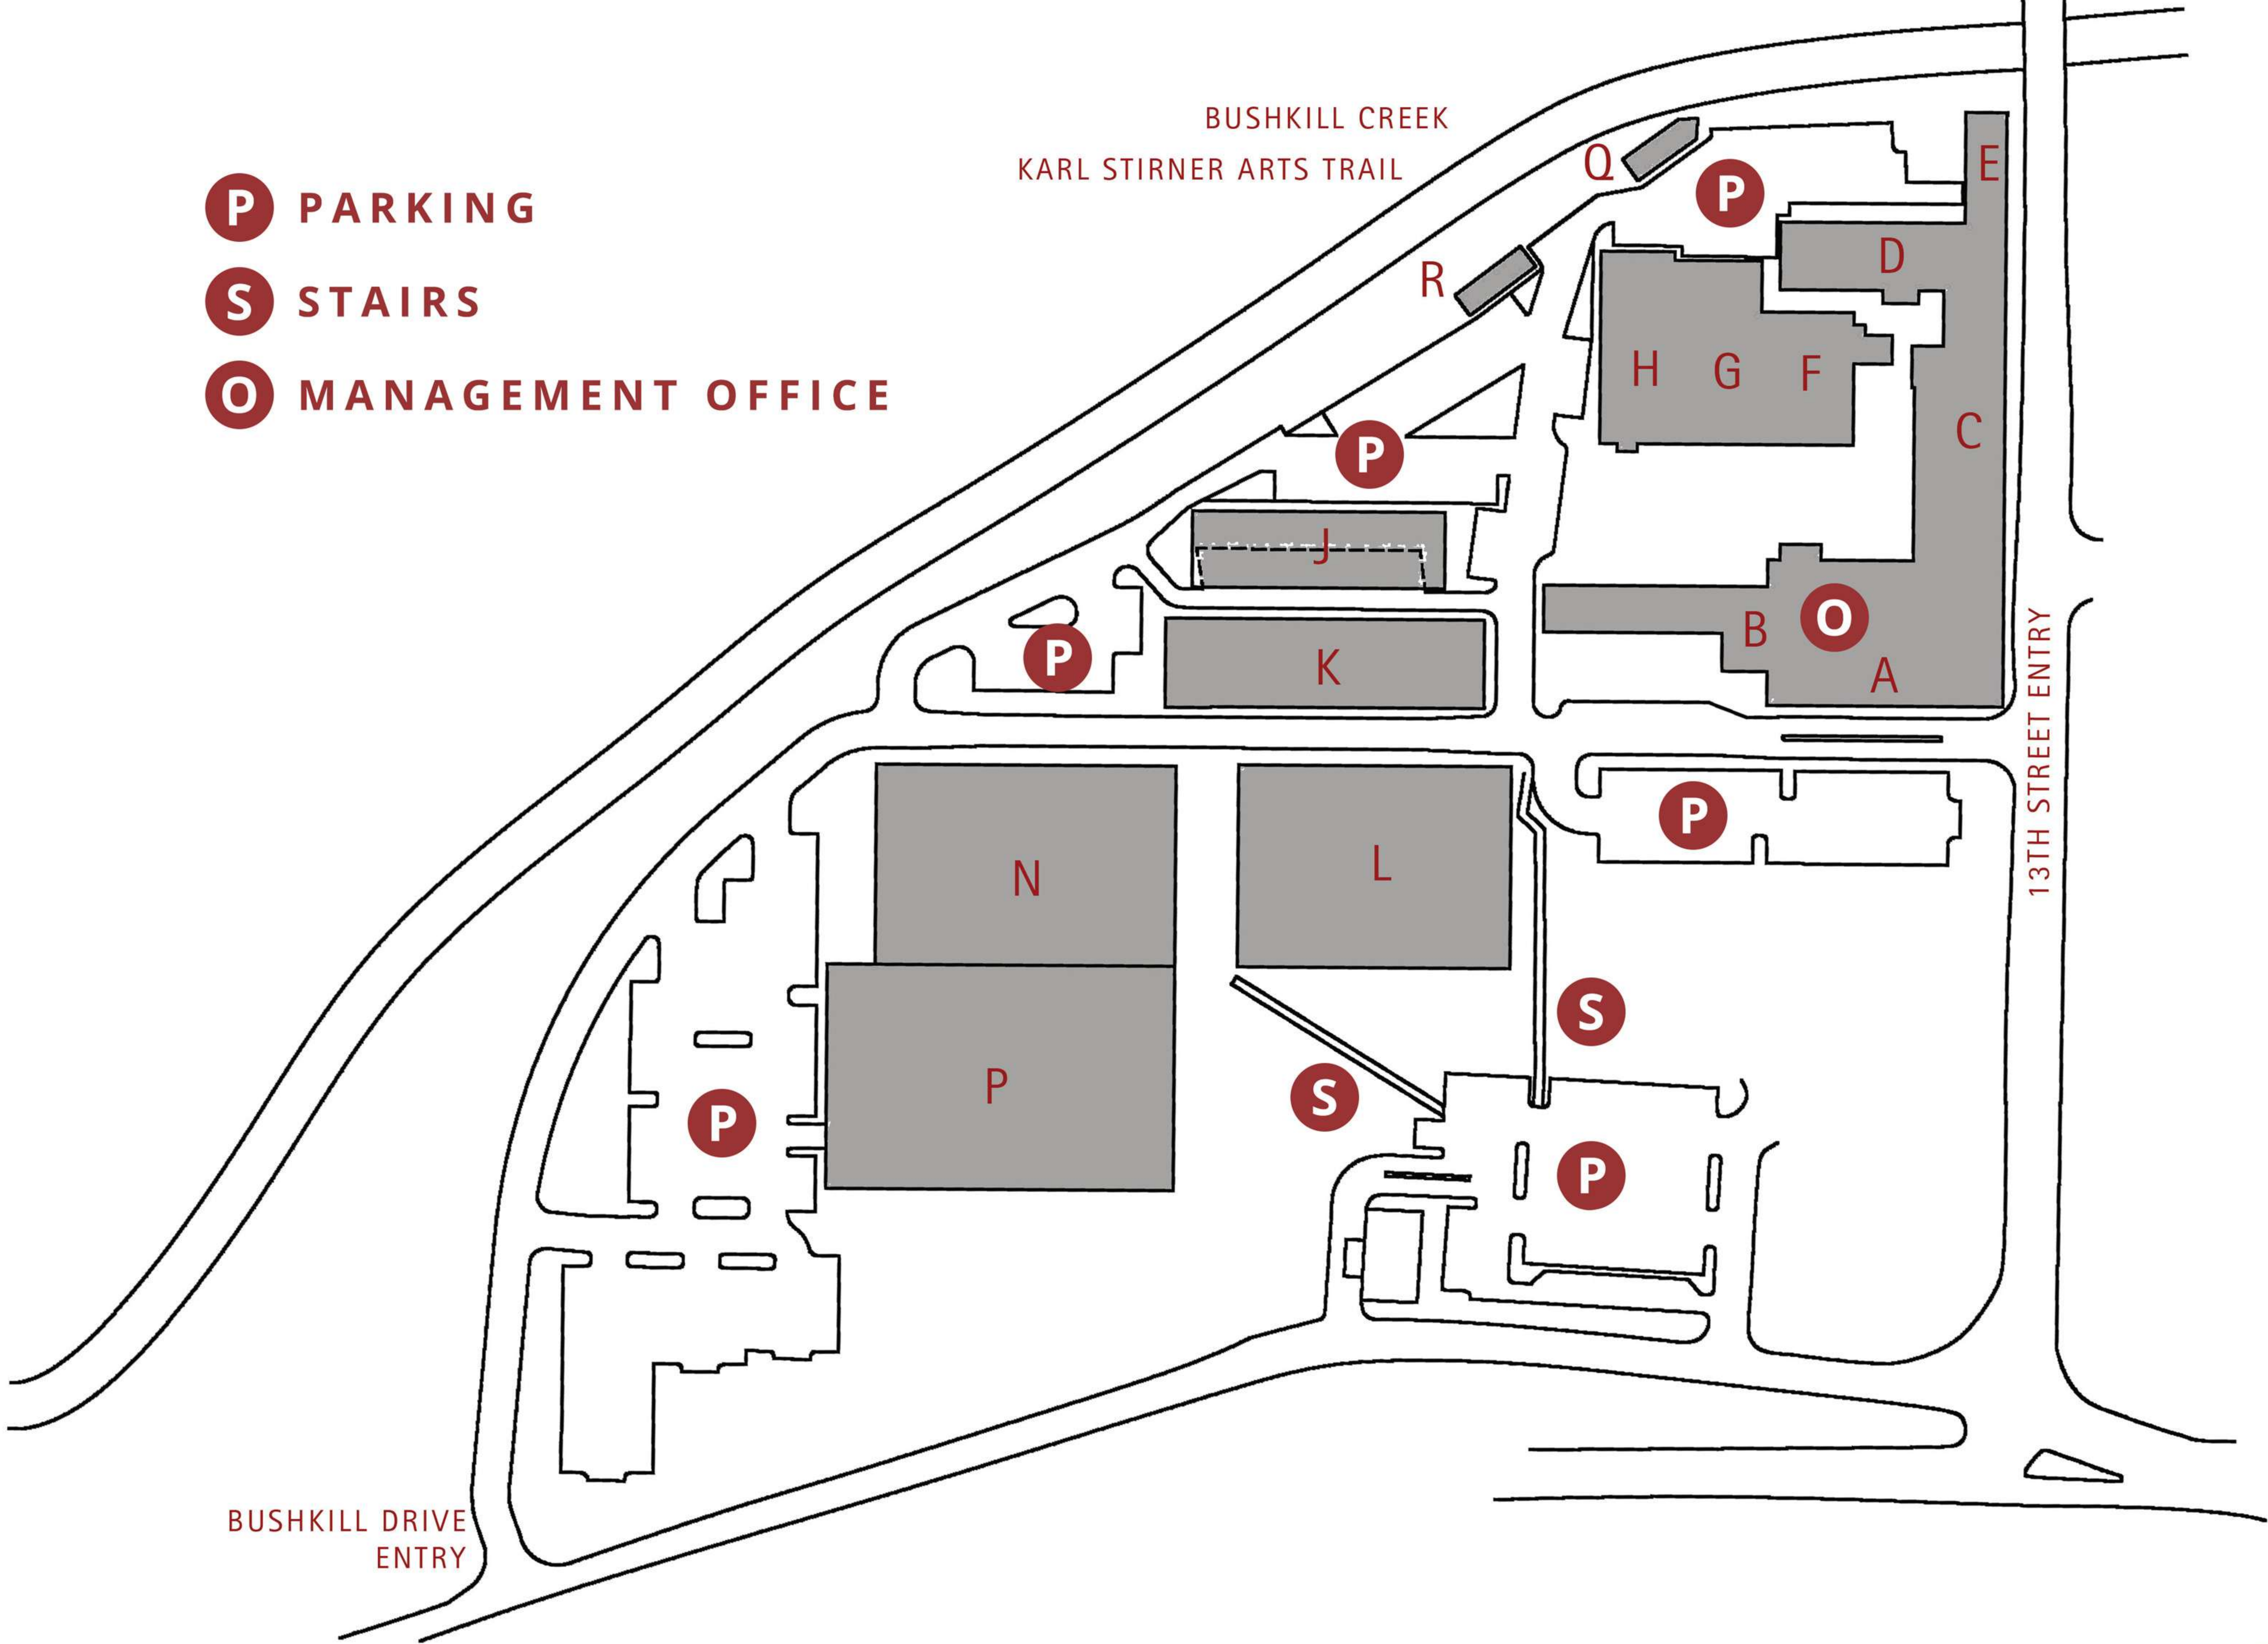

- P** PARKING
- S** STAIRS
- O** MANAGEMENT OFFICE

BUSHKILL DRIVE
ENTRY

BUSHKILL CREEK
KARL STIRNER ARTS TRAIL

13TH STREET ENTRY

SIMON SILK MILL | EASTON PA

SILK